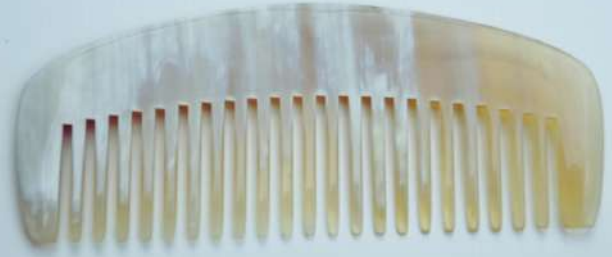

PEIGNES EN CORNE VÉRITABLE / HORN COMBS

www.karla-innovations.com

Peignes en corne véritable

- page 1/11

REF. 1002 - 11 CM

REF.1004 - 14CM

REF. 1009 - 14.5 CM

REF. 1010 - 15.5 CM

www.karla-innovations.com

Peignes en corne véritable

- page 2/11

REF. 1011 - 16.5 CM

REF. 1012 - 17.5 CM

REF. 1013 - 18.5 CM

REF. 1014 - 21.5 CM

www.karla-innovations.com

Peignes en corne véritable

- page 3/11

REF.1033 - 11CM

REF.1015 - 12CM

REF.1008 - 13.5CM

REF.1016 - 15CM

REF.1032 - 18CM

www.karla-innovations.com